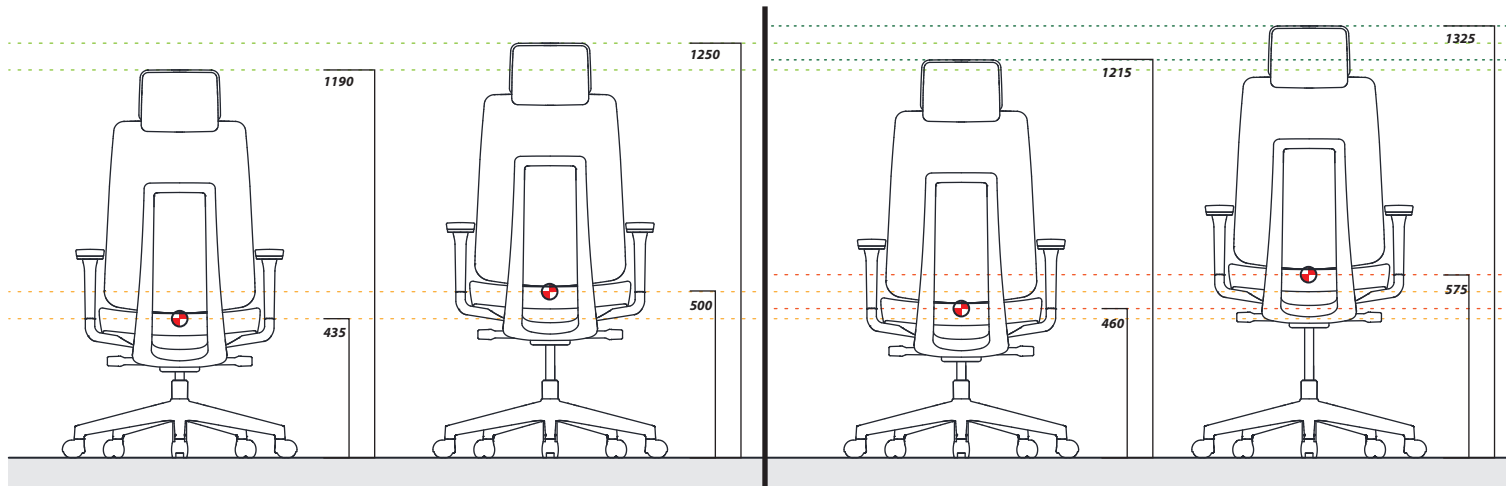

K55 SERIES
Ex55 SERIES

Ex55 SERIES

STANDARD GAS CYLINDER (stroke 60mm)

KGS

HIGHER GAS CYLINDER (stroke 110mm)

SAMHONGSA (SHS)