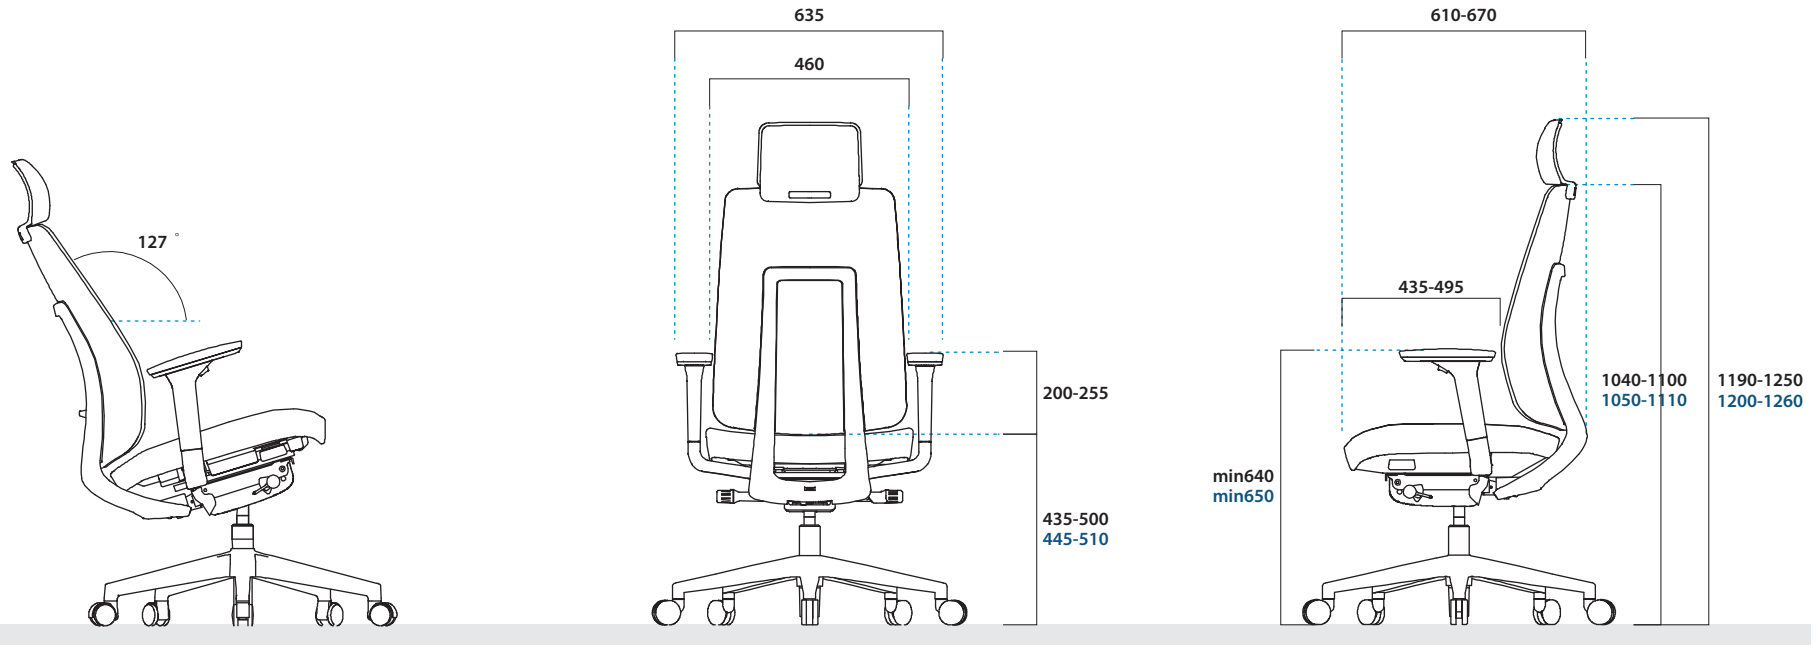

K55 SERIES
Ex55 SERIES

Ex55 SERIES

STANDARD GAS CYLINDER (stroke 60mm)

KGS

HIGHER GAS CYLINDER (stroke 110mm)

SAMHONGSA (SHS)