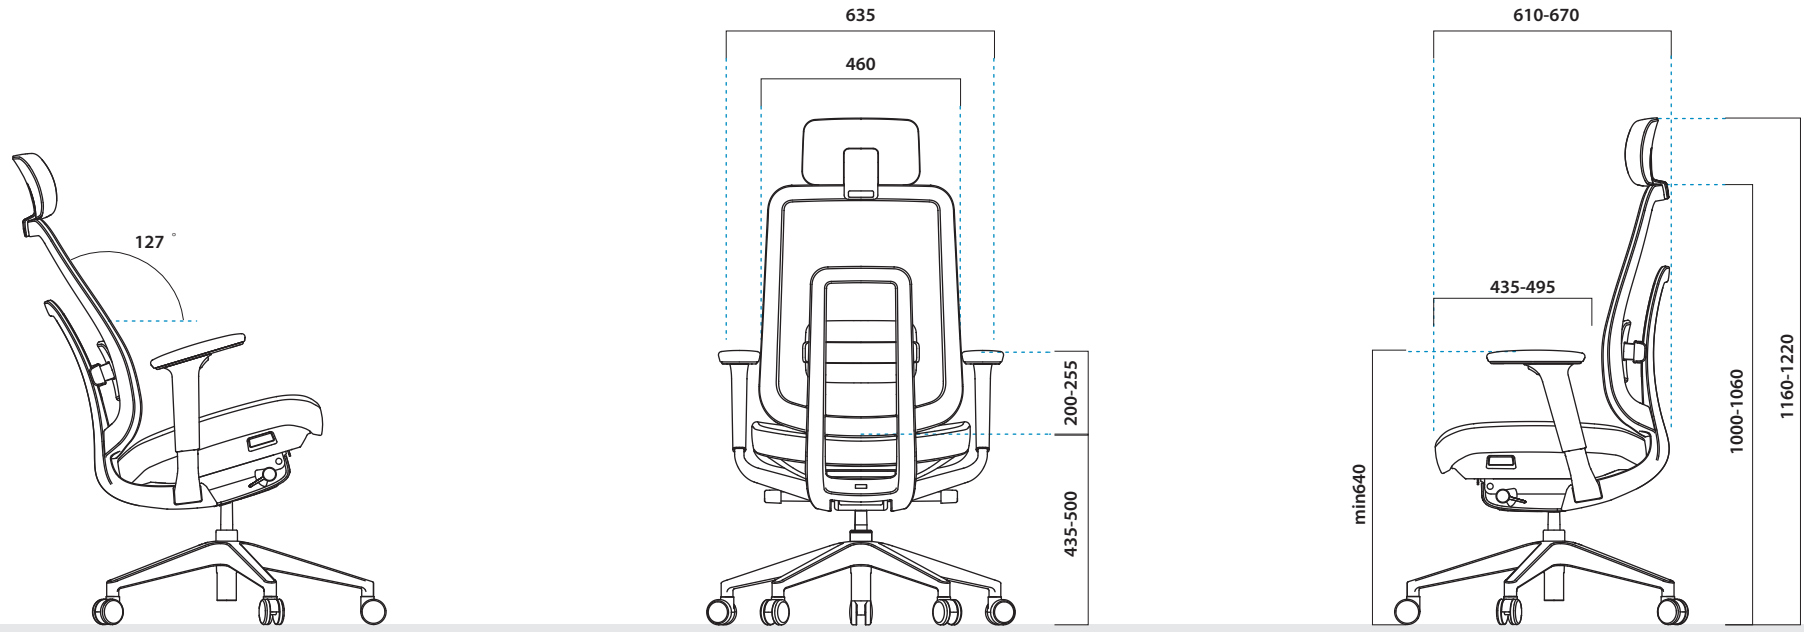

K40 / K42 SERIES

STANDARD GAS CYLINDER (stroke 60mm)

KGS

HIGHER GAS CYLINDER (stroke 110mm)

SAMHONGSA (SHS)