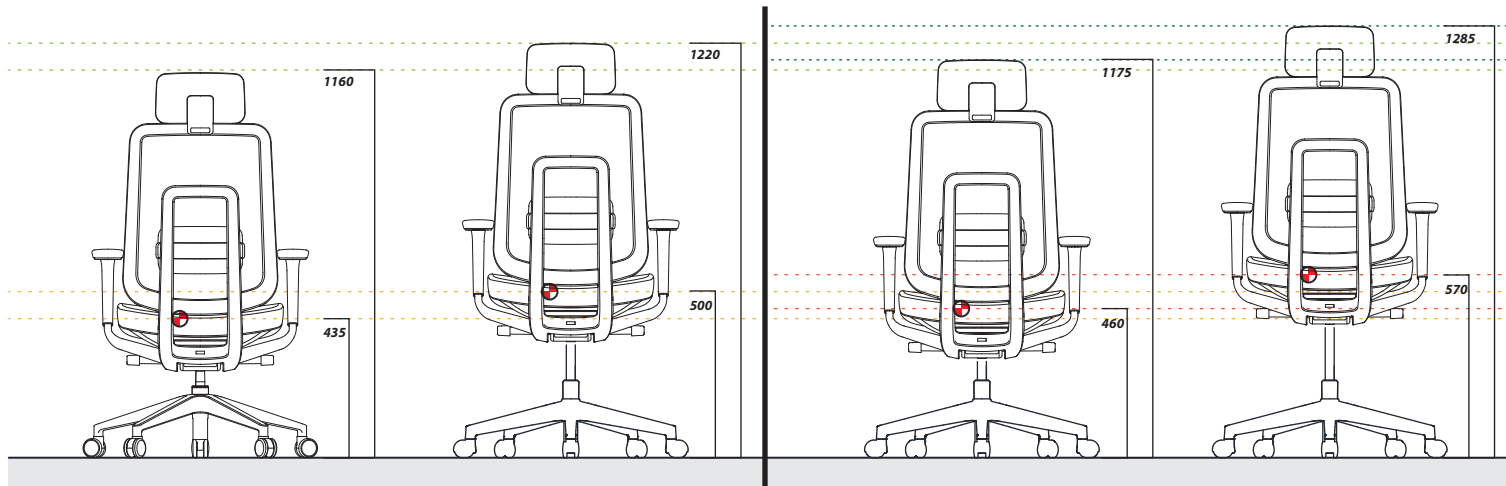

K40 / K42 SERIES

STANDARD GAS CYLINDER (stroke 60mm)

KGS

HIGHER GAS CYLINDER (stroke 110mm)

SAMHONGSA (SHS)