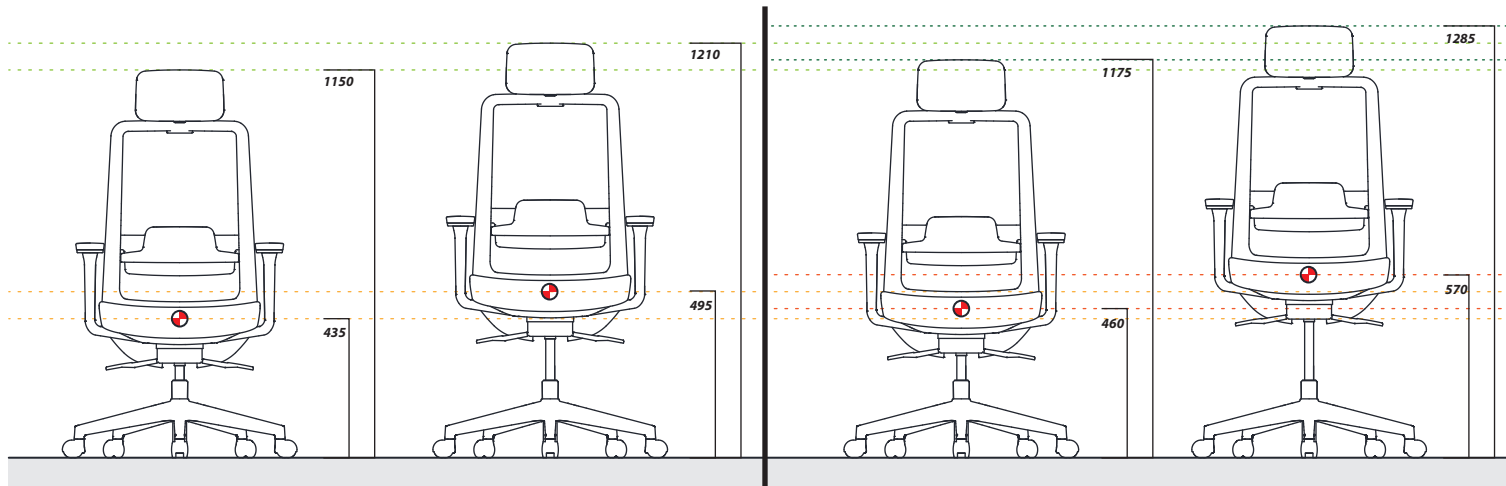

K30 SERIES

STANDARD GAS CYLINDER (stroke 60mm)

KGS

HIGHER GAS CYLINDER (stroke 110mm)

SAMHONGSA (SHS)