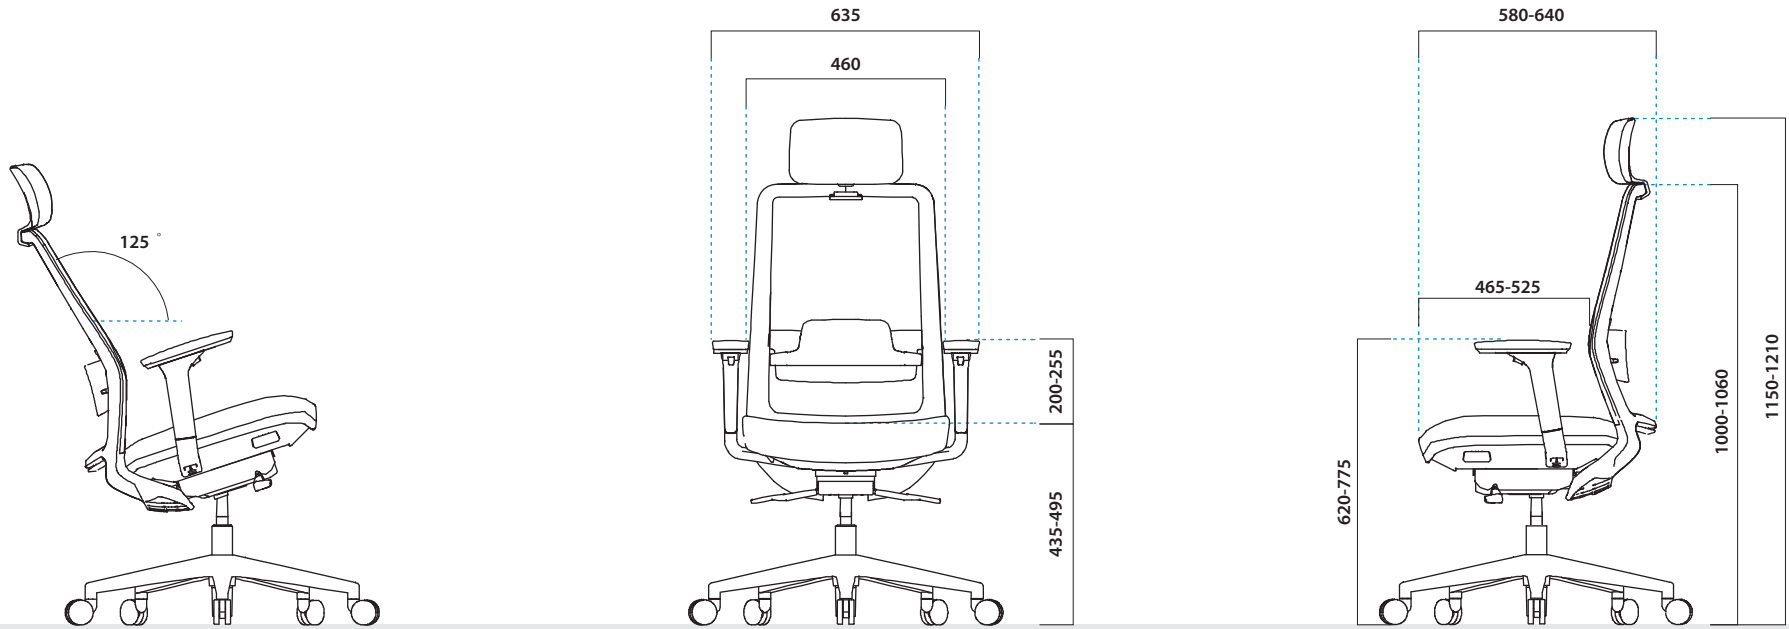

K30 SERIES

STANDARD GAS CYLINDER (stroke 60mm)

KGS

HIGHER GAS CYLINDER (stroke 110mm)

SAMHONGSA (SHS)