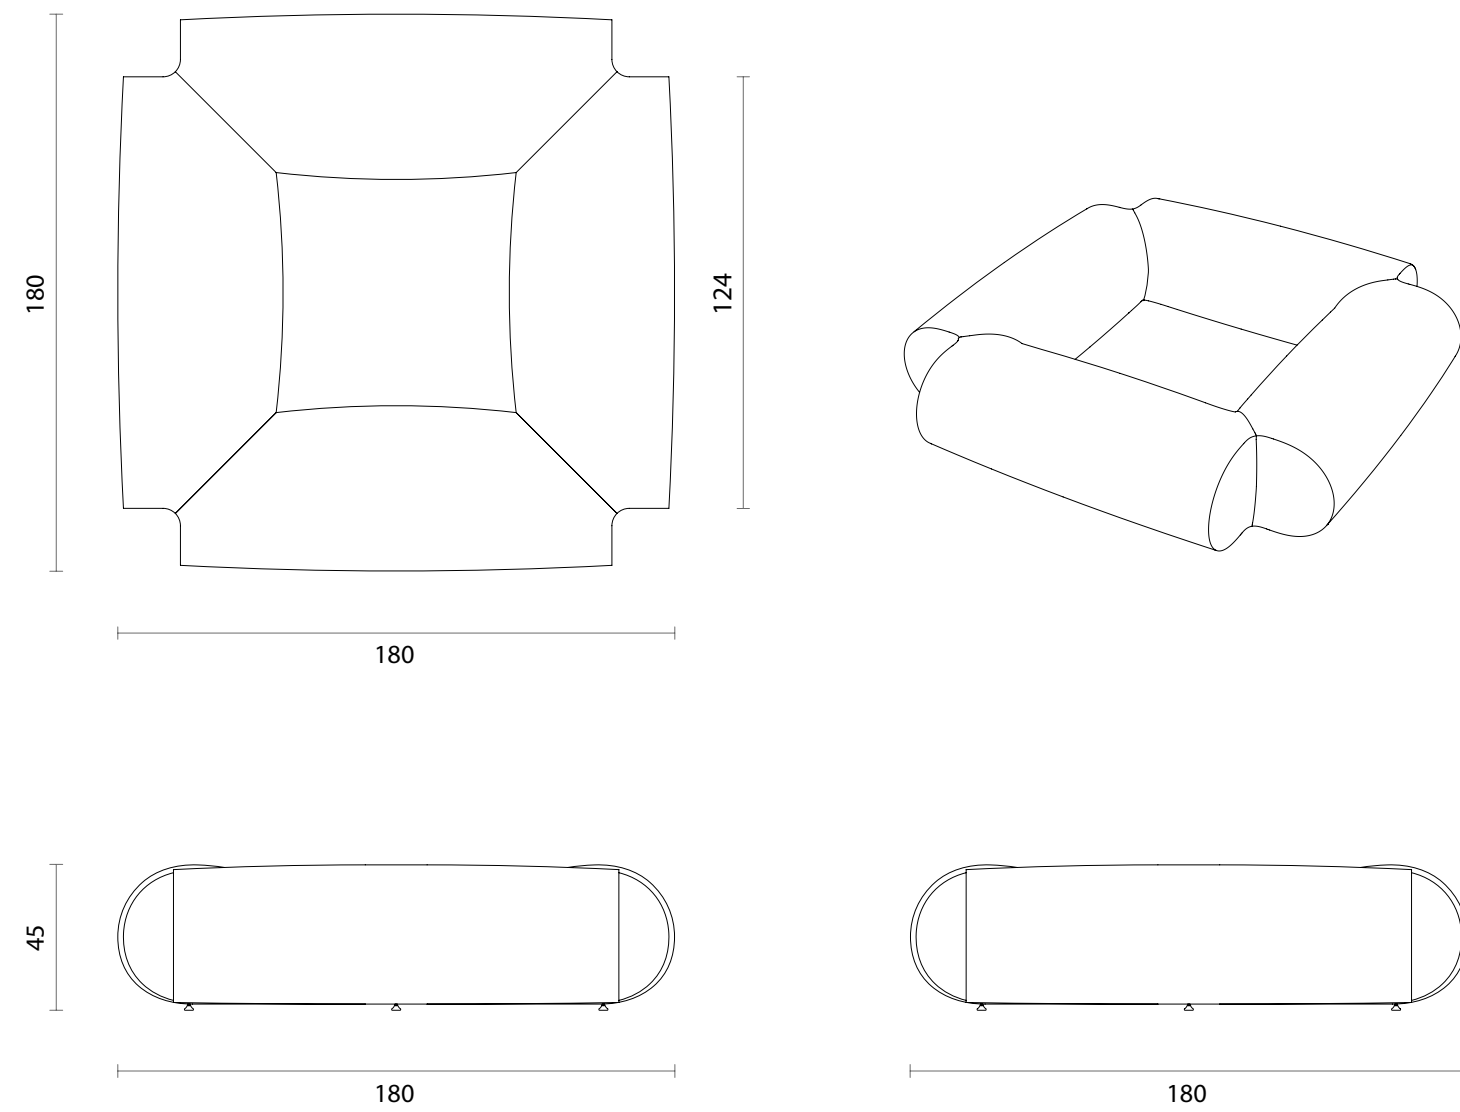

Quad

Tri

Dimensions (cm)

Quad

Tri

Downloads

2D & 3D FILES 

PRODUCT IMAGES 

CERTIFICATES 

You can run this product with following system:

Pod

Seating Islands

Indoor

Technical Specifications		Seating Islands
Package Dimensions (cm)	Quad Tri	195x195x55 quantity in box: 1 180x190x55 quantity in box: 1
Volume (m³)	Quad Tri	2,09 1,88
Weight (kg)	Quad Tri	63 51
Seat	HR Foam	