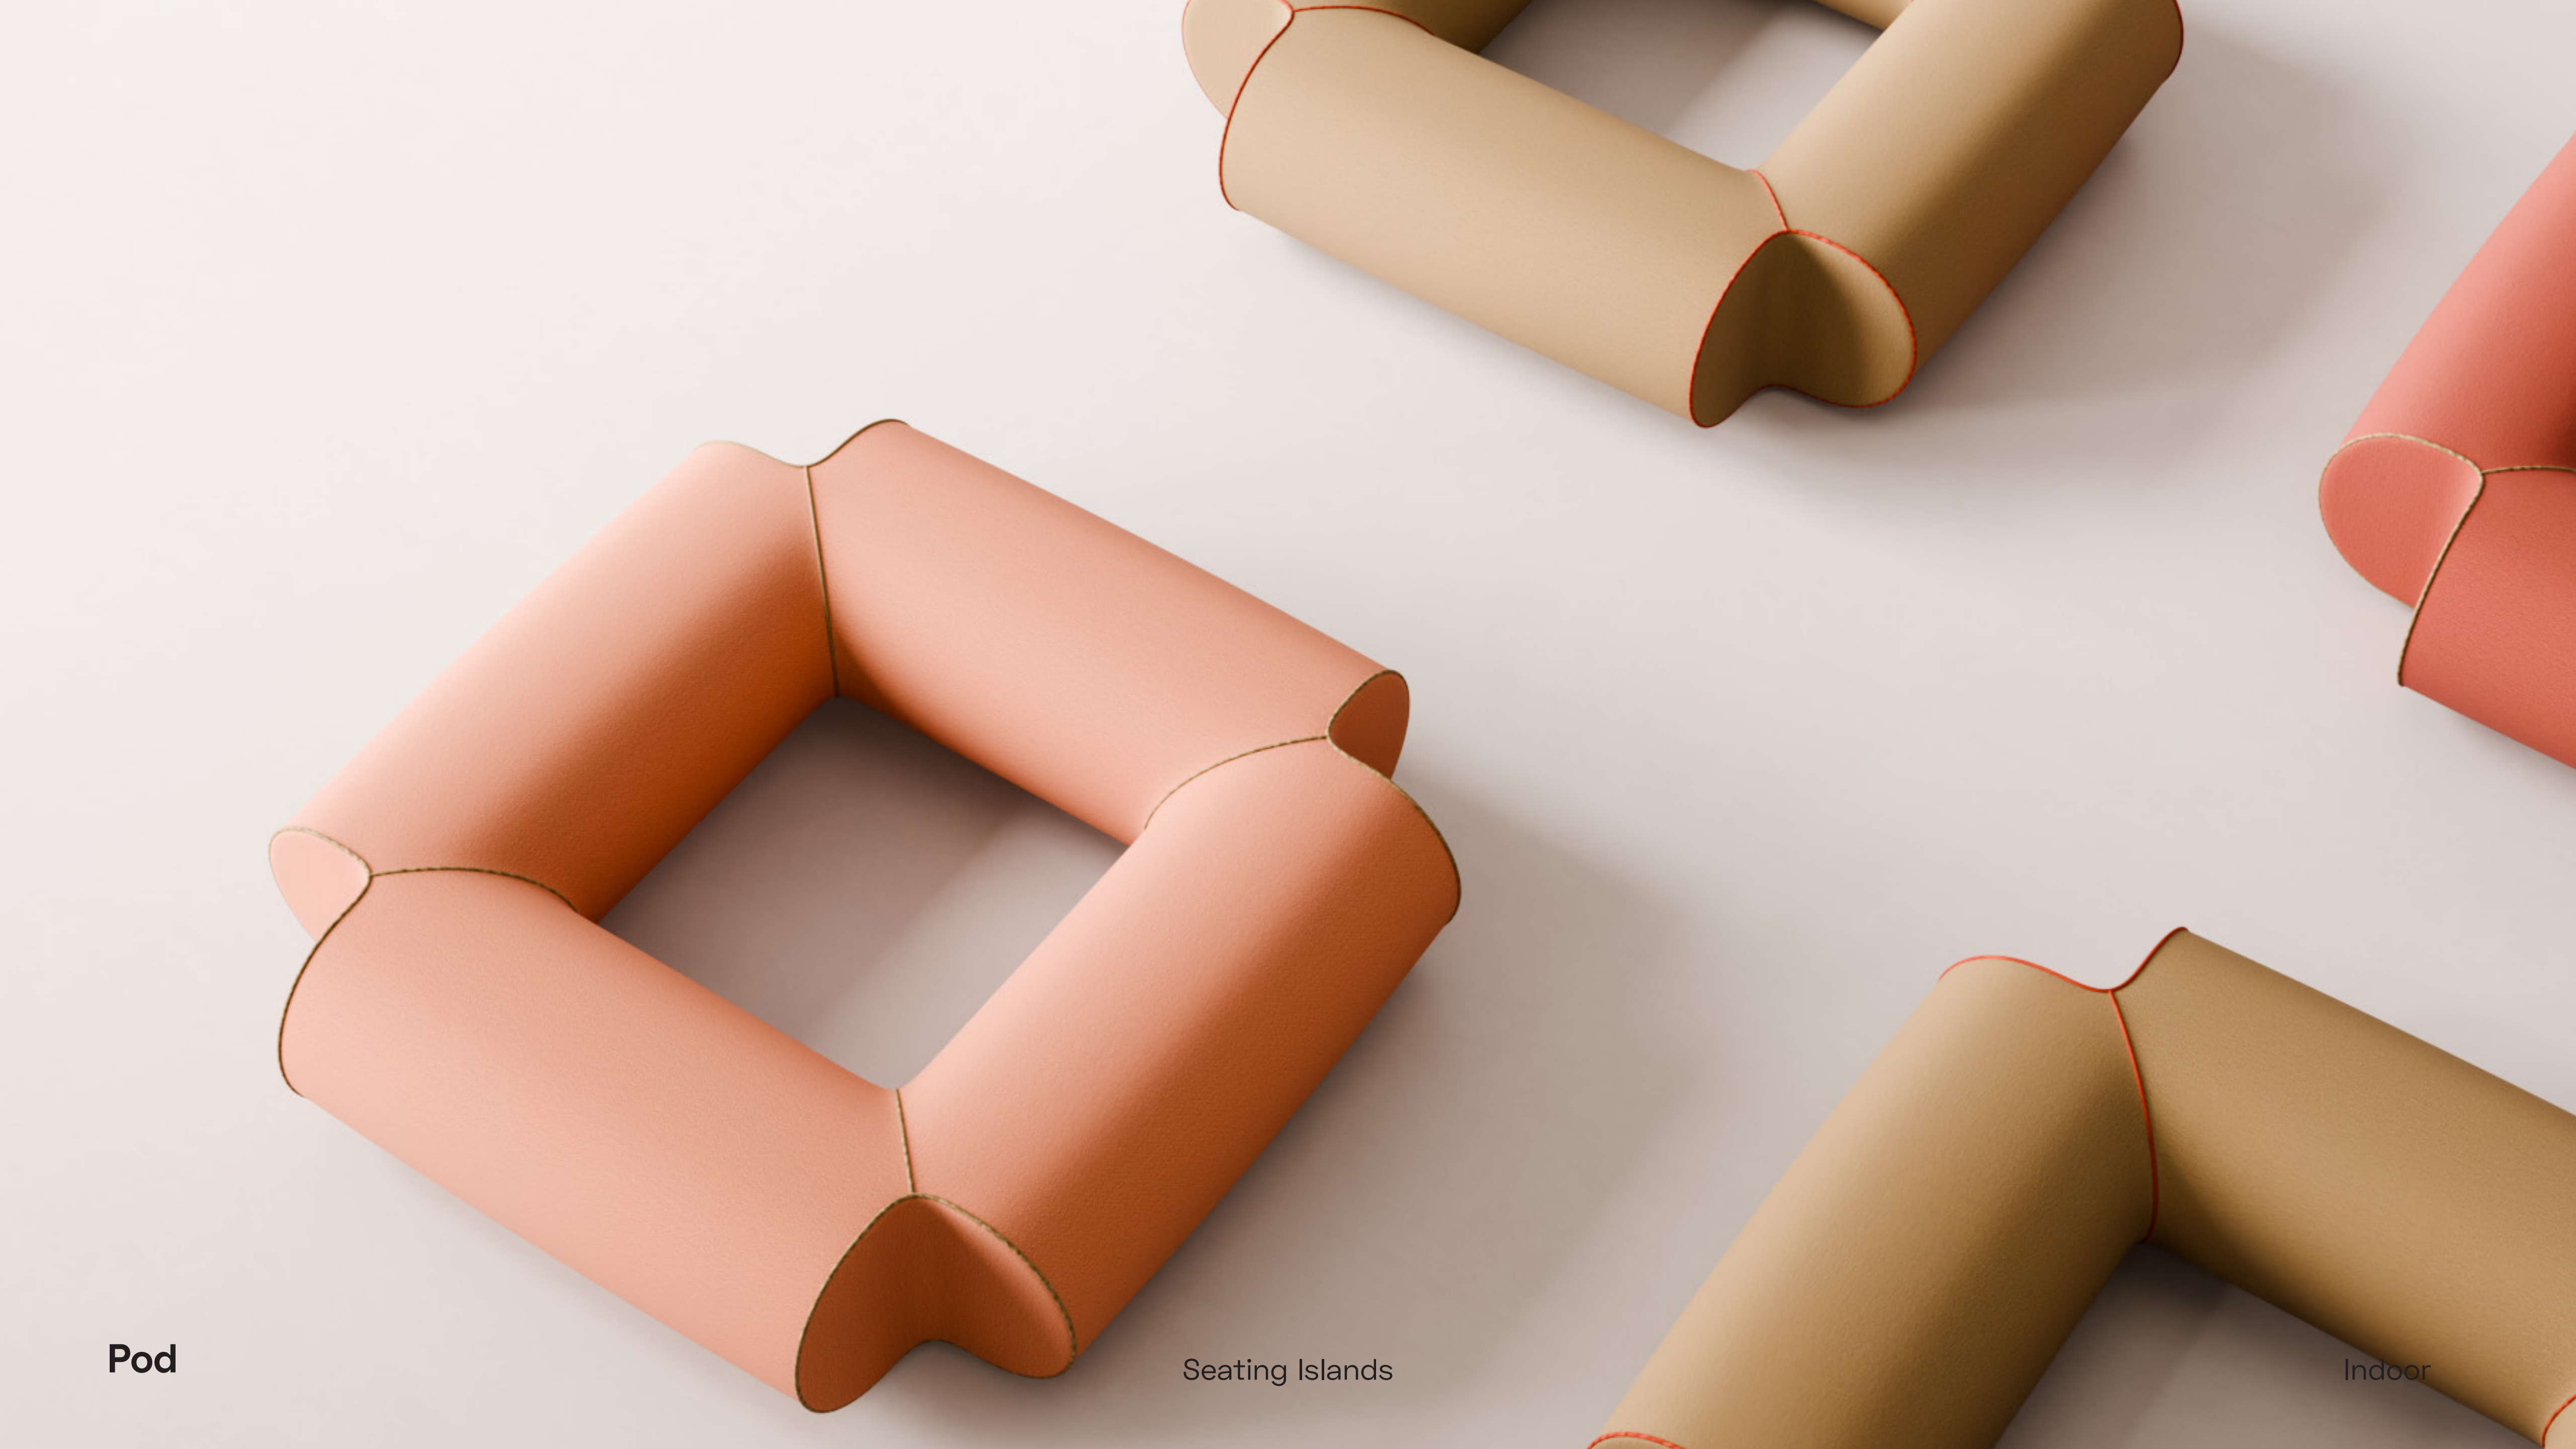

Quad

Tri

Pod

Seating Islands

Indoor