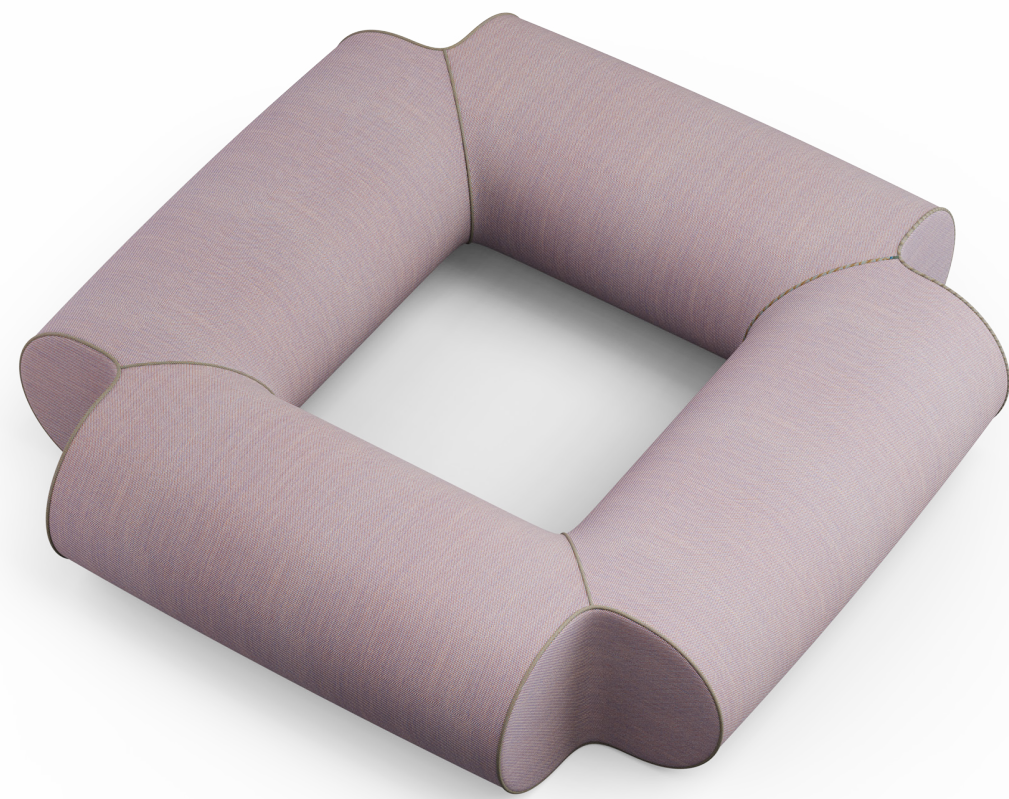

Pod

Pod

Seating Islands

Indoor

Pod

Meet QUAD and TRI—two members of the Pod family by Japanese designer Jin Kuramoto. They create a ground for the play of light, offer an impressive aesthetic of the integration of form with space, and emphasize comfort!

Pod

Seating Islands

Indoor

With minimalist lines, the Pod family adapts and transforms the area it occupies. In spacious interiors with high ceilings, it creates a bold and playful effect through multiple arrangements, while in smaller spaces like exhibition areas, it becomes a captivating focal point.

Designer

Jin Kuramoto - 2025

Pod

Seating Islands

Indoor

Pod

Seating Islands

Indoor

Quad

Tri

Dimensions (cm)

Quad

Tri

Downloads

2D & 3D FILES 

PRODUCT IMAGES 