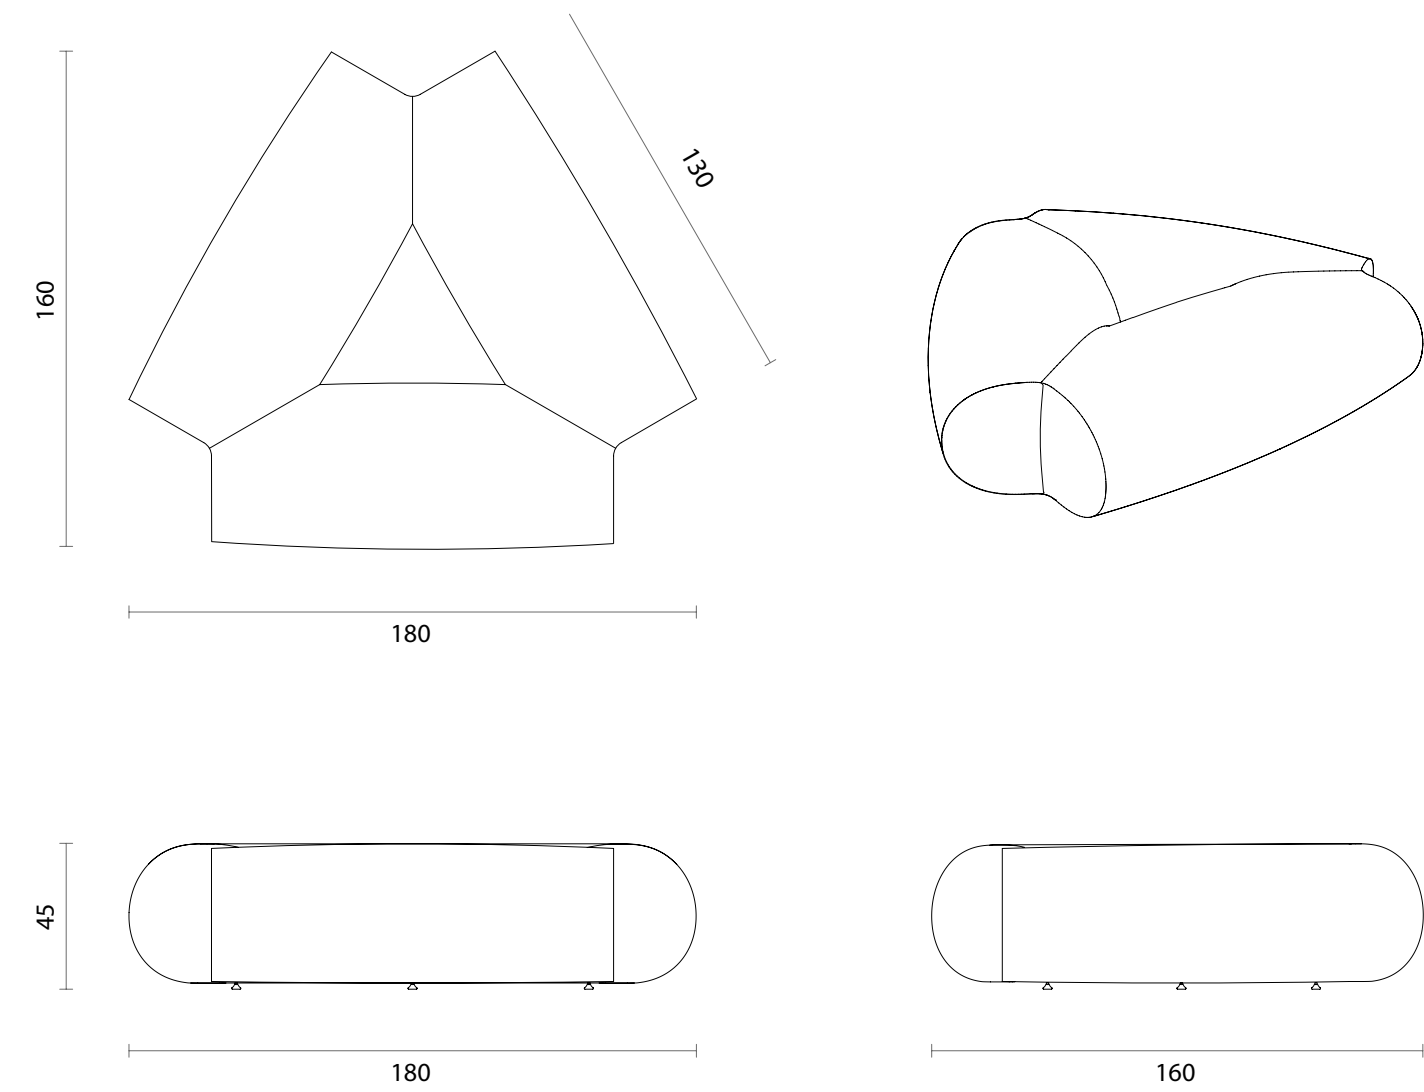

Quad

Tri

Dimensions (cm)

Quad

Tri

Downloads

2D & 3D FILES 

PRODUCT IMAGES 

CERTIFICATES 

You can run this product with following system:

Pod

Seating Islands

Indoor

Technical Specifications		Seating Islands
Package Dimensions (cm)	Quad Tri	195x195x55 quantity in box: 1 180x190x55 quantity in box: 1
Volume (m³)	Quad Tri	2,09 1,88
Weight (kg)	Quad Tri	63 51
Seat	HR Foam	