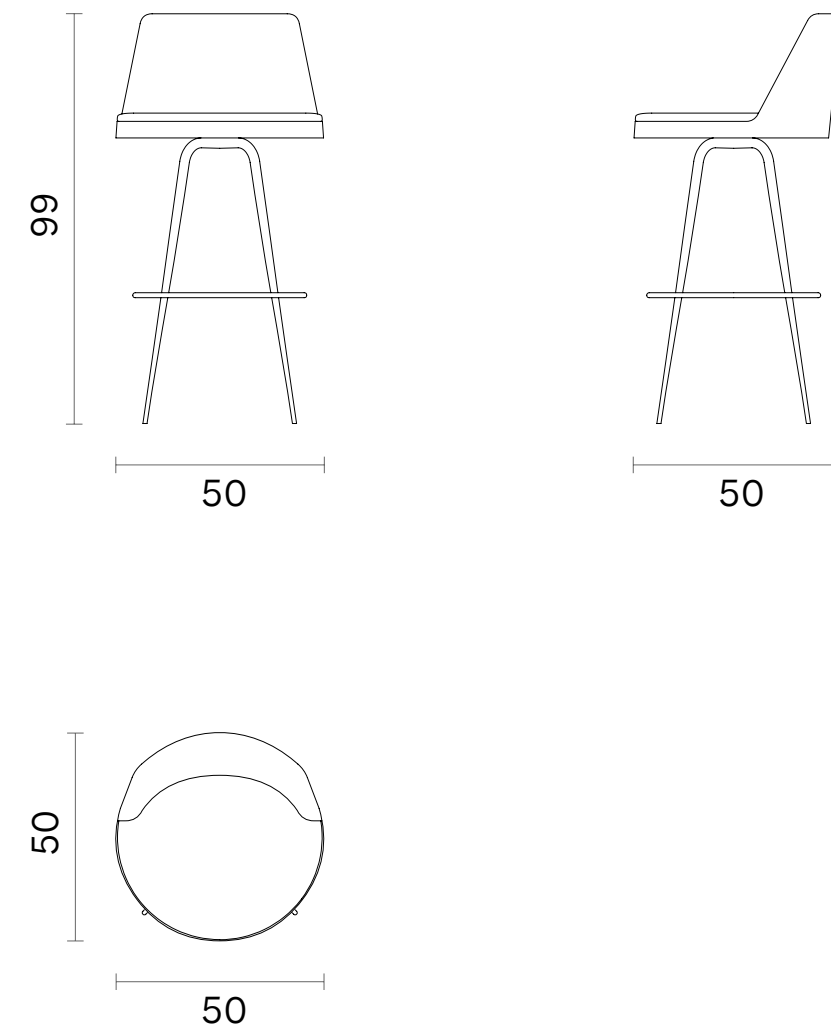

More options are downloadable in the catalogues

MATERIAL CATALOGUE

FABRIC & LEATHER CATALOGUE

Dia 50

Bar Stool

Indoor

Dimensions (cm)

Bar
Swivel

Kitchen
Swivel

Dia 50

Bar Stool

Indoor

Downloads

2D & 3D FILES

PRODUCT IMAGES

CERTIFICATES

You can run this product with following system:

Dia 50

Bar Stool

Technical Specifications

Bar Stool

Package Dimensions (cm)	Bar S Kitchen S	52x52x105 quantity in box: 1 54x54x105 quantity in box: 1
Volume (m ³)	Bar S Kitchen S	0.31 0.31
Weight (kg)	Bar S Kitchen S	10 9.6
Structure	Solid Ashwood + Metal	
Seat / Back	Metal Structure + Polyuretane	