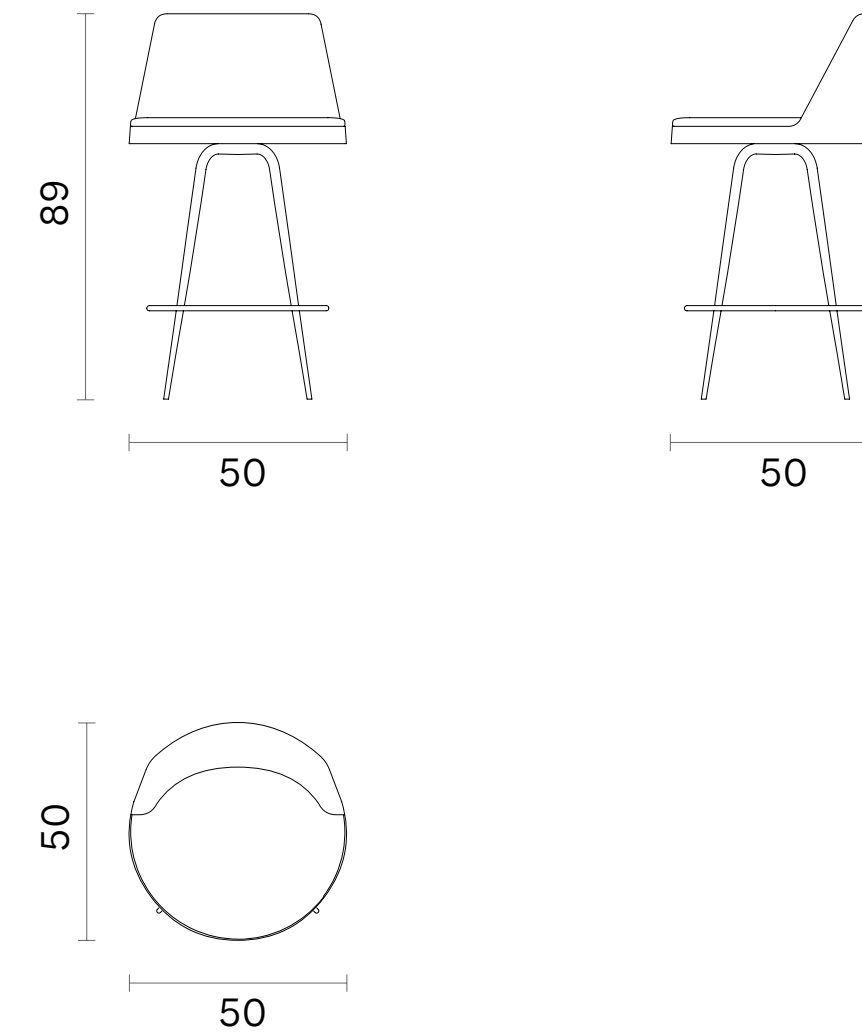

More options are downloadable in the catalogues

MATERIAL CATALOGUE

FABRIC & LEATHER CATALOGUE

Dia 50

Bar Stool

Indoor

Dimensions (cm)

Bar
Swivel

Kitchen
Swivel

Dia 50

Bar Stool

Indoor

Downloads

2D & 3D FILES

PRODUCT IMAGES

CERTIFICATES

You can run this product with following system:

Dia 50

Bar Stool

Technical Specifications

Bar Stool

Package Dimensions (cm)	Bar S Kitchen S	52x52x105 quantity in box: 1 54x54x105 quantity in box: 1
Volume (m ³)	Bar S Kitchen S	0.31 0.31
Weight (kg)	Bar S Kitchen S	10 9.6
Structure	Solid Ashwood + Metal	
Seat / Back	Metal Structure + Polyuretane	