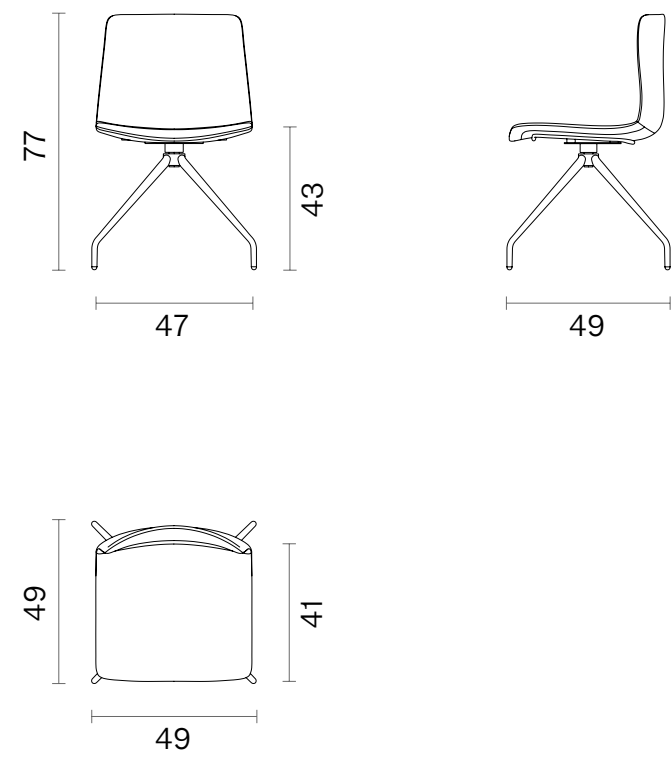

**Rest**

Chair

Indoor

Dimensions (cm)

**Sled**

**Sled  
with Arm**

**Sled  
Upholstered**

**Sled  
Upholstered with Arm**

Dimensions (cm)

Wood Dowel

Wood Dowel  
Upholstered

Prong  
Swivel

Prong  
Swivel with Arm

Rest

Chair

Indoor

Dimensions (cm)

**Prong**  
Swivel Upholstered

**Prong**  
Swivel with Arm Upholstered

**Office Prong**  
Swivel

**Office Prong**  
Swivel with Arm

Rest

Chair

Indoor