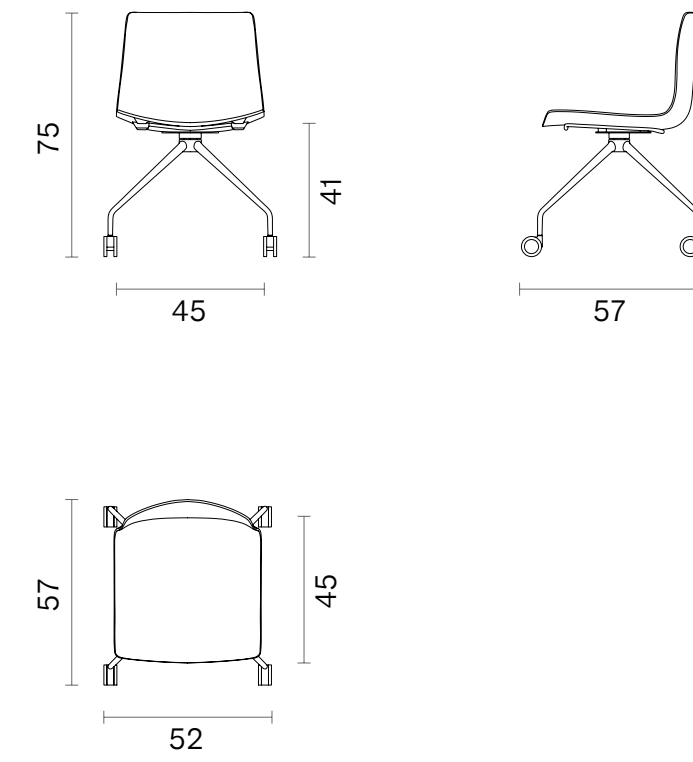

Dimensions (cm)

Wood Dowel

Wood Dowel  
Upholstered

Prong  
Swivel

Prong  
Swivel with Arm

Rest

Chair

Indoor

Dimensions (cm)

**Prong**  
Swivel Upholstered

**Prong**  
Swivel with Arm Upholstered

**Office Prong**  
Swivel

**Office Prong**  
Swivel with Arm

Rest

Chair

Indoor

# Dimensions (cm)

**Office Prong**  
Swivel Upholstered

**Office Prong**  
Swivel with Arm Upholstered

**Office Prong**  
5-Swivel Gas-lift

**Office Prong**  
5-Swivel Gas-lift with Arm

Rest

Chair

Indoor