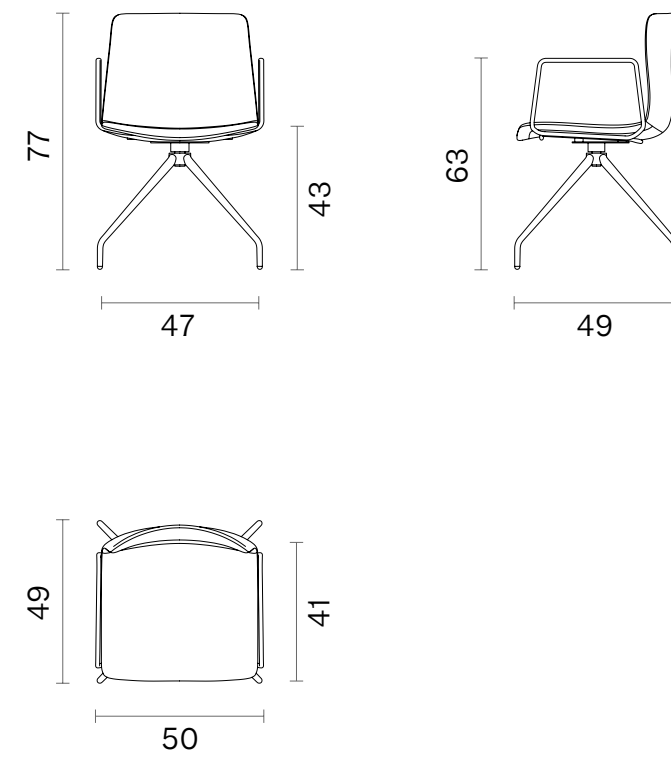

**Rest**

Chair

Indoor

Dimensions (cm)

**Sled**

**Sled  
with Arm**

**Sled  
Upholstered**

**Sled  
Upholstered with Arm**

Dimensions (cm)

Wood Dowel

Wood Dowel  
Upholstered

Prong  
Swivel

Prong  
Swivel with Arm

Rest

Chair

Indoor

Dimensions (cm)

**Prong**  
Swivel Upholstered

**Prong**  
Swivel with Arm Upholstered

**Office Prong**  
Swivel

**Office Prong**  
Swivel with Arm

Rest

Chair

Indoor