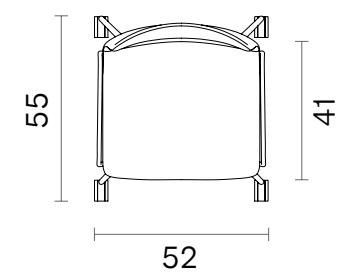

Dimensions (cm)

Wood Dowel

Wood Dowel  
Upholstered

Prong  
Swivel

Prong  
Swivel with Arm

Rest

Chair

Indoor

Dimensions (cm)

**Prong**  
Swivel Upholstered

**Prong**  
Swivel with Arm Upholstered

**Office Prong**  
Swivel

**Office Prong**  
Swivel with Arm

Rest

Chair

Indoor

# Dimensions (cm)

**Office Prong**  
Swivel Upholstered

**Office Prong**  
Swivel with Arm Upholstered

**Office Prong**  
5-Swivel Gas-lift

**Office Prong**  
5-Swivel Gas-lift with Arm

Rest

Chair

Indoor