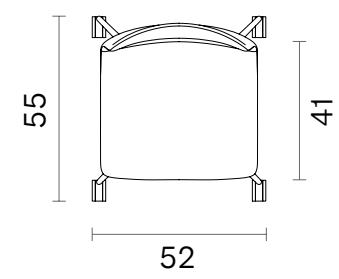

Dimensions (cm)

Wood Dowel

Wood Dowel  
Upholstered

Prong  
Swivel

Prong  
Swivel with Arm

Rest

Chair

Indoor

Dimensions (cm)

**Prong**  
Swivel Upholstered

**Prong**  
Swivel with Arm Upholstered

**Office Prong**  
Swivel

**Office Prong**  
Swivel with Arm

Rest

Chair

Indoor

# Dimensions (cm)

**Office Prong**  
Swivel Upholstered

**Office Prong**  
Swivel with Arm Upholstered

**Office Prong**  
5-Swivel Gas-lift

**Office Prong**  
5-Swivel Gas-lift with Arm

Rest

Chair

Indoor