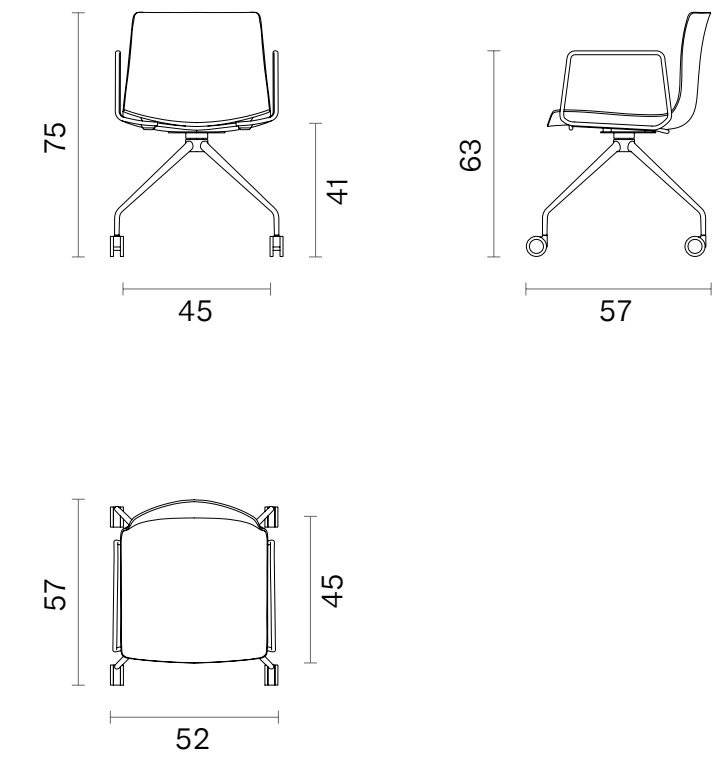

Dimensions (cm)

**Prong**  
Swivel Upholstered

**Prong**  
Swivel with Arm Upholstered

**Office Prong**  
Swivel

**Office Prong**  
Swivel with Arm

Rest

Chair

Indoor

# Dimensions (cm)

**Office Prong**  
Swivel Upholstered

**Office Prong**  
Swivel with Arm Upholstered

**Office Prong**  
5-Swivel Gas-lift

**Office Prong**  
5-Swivel Gas-lift with Arm

Rest

Chair

Indoor