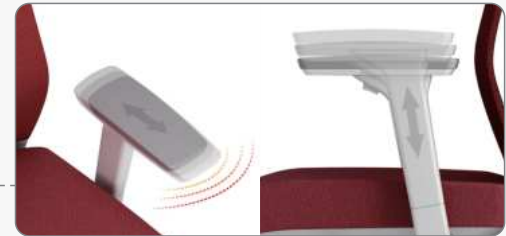

3D ADJUSTABLE ARMRESTS

- Height (70mm)
- Sideways
- Forward / Backward