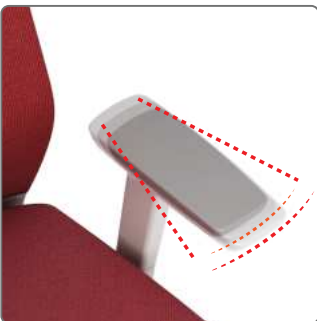

Height Adjustment

Push up the flat lever on your right side to adjust the height. If you adjust the lever while standing, the seat goes up and the seat goes down while sitting.

Angle Adjustment

Backrest can be fixed at the preferred position by raising the lever upward on the left side. For unlocking, push the lever downward and slightly push the backrest backward. (Anti-shock function)

Headrest

Height Adjustment

Adjust the height by sliding the headrest up and down. Elastic tilting will add more comfort to this adjustable feature.

Lumbar Support

Height Adjustment

Adjust the height by putting the lever up and down.

Armrest

Height Adjustment

Adjust the height while pushing the buttons underneath the arm pad.

Forward&Backward Adjustment

Arm pads can be adjusted in front and back.

Sideways Adjustment

Arm pads can be adjusted in sideways.

Seat

Depth Adjustment

Adjust the seat depth by pulling the lever underneath your right-side seat. While pulling the lever, you can slide the seat forward to make it deep. To return to the original position, slightly stand up and pull the lever again.