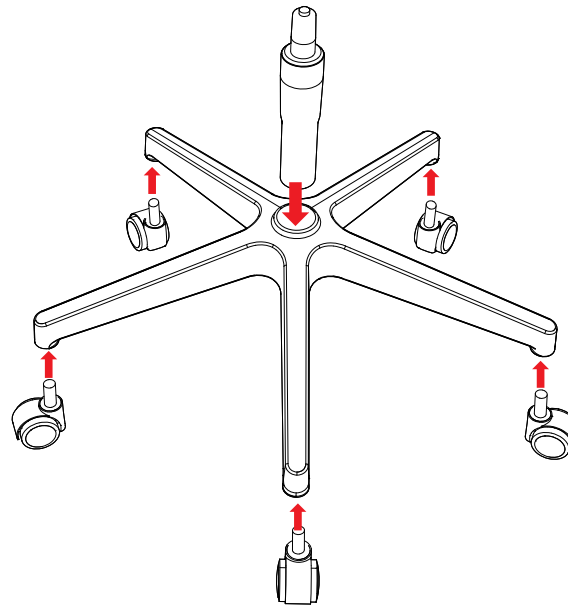

Backrest Parts

C
M8x20 (3)

D
M8x13x2 (3)

E
M8x20x2 (3)

Armrest Parts

F
M6x55 (4)

step 01

Base and Gas Cylinder Assembly

Put gas cylinder onto the base.

Assemble casters onto the base.

step 02

Backrest and Armrest Assembly

Assemble back-rest and tilt tightening bolts in order.
(C→D→E)
Tighten bolt using wrench (A).

step 03
Armrest Assembly

step 04
Base and Body Assembly

step 05
Headrest Assembly **

Assemble the headrest connector on the middle of the backrest frame and rotate the headrest upright.

Assemble arm-rests and back-rest using bolts (F) as above image. Tighten bolt using wrench (A).

Seat

Depth Adjustment

Adjust the seat depth by pulling the lever underneath your right-side seat. While pulling the lever, you can slide the seat forward to make it deep. To return to the original position, slightly stand up and pull the lever again.