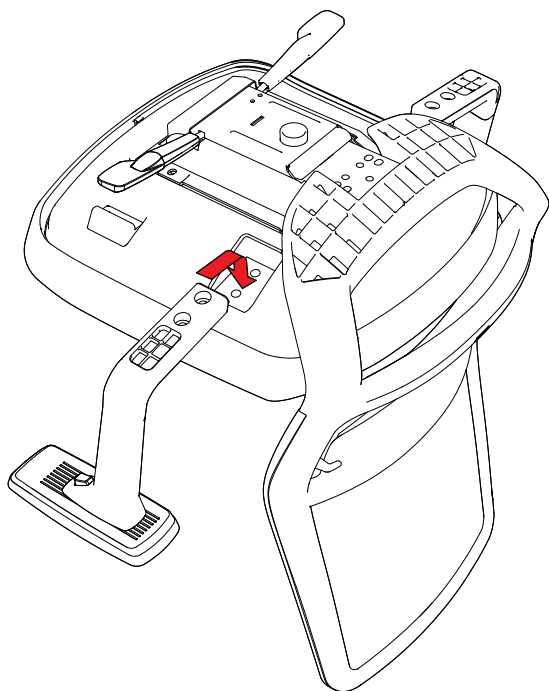

Put gas cylinder onto the base.

Assemble casters onto the base.

step 02

Backrest and Armrest Assembly

Assemble back-rest and tilt tightening bolts in order.
(C→D→E)
Tighten bolt using wrench (A).

step 03
Armrest Assembly

step 04
Base and Body Assembly

step 05
Headrest Assembly **

Assemble the headrest connector on the middle of the backrest frame and rotate the headrest upright.

Assemble arm-rests and back-rest using bolts (F) as above image. Tighten bolt using wrench (A).

Complete the assembly of the seat and armrests and then connect with gas cylinder by putting it into the hole of tilt mechanism underneath the seat.

Assembly following as above image is recommended.

When the base is assembled, cautiously stand the chair upright.