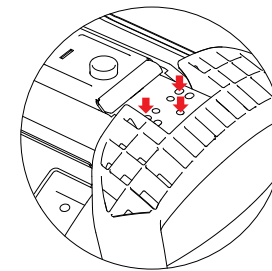

step 02

Backrest and Armrest Assembly

Assemble back-rest and tilt tightening bolts in order.
(C→D→E)
Tighten bolt using wrench (A).