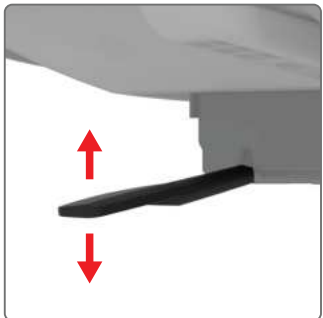

Complete the assembly of the seat and armrests and then connect with gas cylinder by putting it into the hole of tilt mechanism underneath the seat.

Assembly following as above image is recommended.

When the base is assembled, cautiously stand the chair upright.

Assemble the head-rest and back-rest using bolts. Tighten bolts using the side marked with red dotted line.

Synchronized Tilt Mechanism & Seat

Weight Balance Tilt

Tilting tension of backrest would be adjusted according to user's weight.

Height Adjustment

Push up the flat lever on your right side to adjust the height. If you adjust the lever while standing, the seat goes up and the seat goes down while sitting.

Angle Adjustment

Backrest can be fixed at the preferred position by raising the lever upward on the left side. For unlocking, push the lever downward and slightly push the backrest backward. (Anti-shock function)

Headrest

Height Adjustment

Adjust the height by sliding the headrest up and down. Elastic tilting will add more comfort to this adjustable feature.

Lumbar Support

Height Adjustment

Adjust the height by putting the lever up and down.