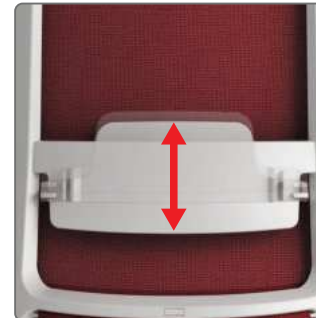

Height Adjustment

Push up the flat lever on your right side to adjust the height. If you adjust the lever while standing, the seat goes up and the seat goes down while sitting.

Angle Adjustment

Backrest can be fixed at the preferred position by raising the lever upward on the left side. For unlocking, push the lever downward and slightly push the backrest backward. (Anti-shock function)

Headrest

Height Adjustment

Adjust the height by sliding the headrest up and down. Elastic tilting will add more comfort to this adjustable feature.

Lumbar Support

Height Adjustment

Adjust the height by putting the lever up and down.