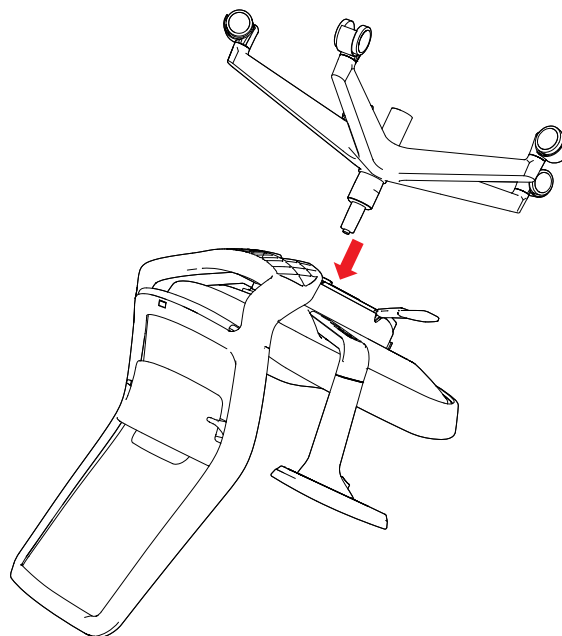

Backrest Parts

C
M8x20 (3)

D
M8x13x2 (3)

E
M8x20x2 (3)

Armrest Parts

F
M6x55 (4)

step 01

Base and Gas Cylinder Assembly

Put gas cylinder onto the base.

Assemble casters onto the base.

step 02

Backrest and Armrest Assembly

Assemble back-rest and tilt tightening bolts in order.
(C→D→E)
Tighten bolt using wrench (A).

step 03
Armrest Assembly

step 04
Base and Body Assembly

step 05
Headrest Assembly **

Assemble the headrest connector on the middle of the backrest frame and rotate the headrest upright.

Assemble arm-rests and back-rest using bolts (F) as above image. Tighten bolt using wrench (A).

Complete the assembly of the seat and armrests and then connect with gas cylinder by putting it into the hole of tilt mechanism underneath the seat.

Assembly following as above image is recommended.

When the base is assembled, cautiously stand the chair upright.