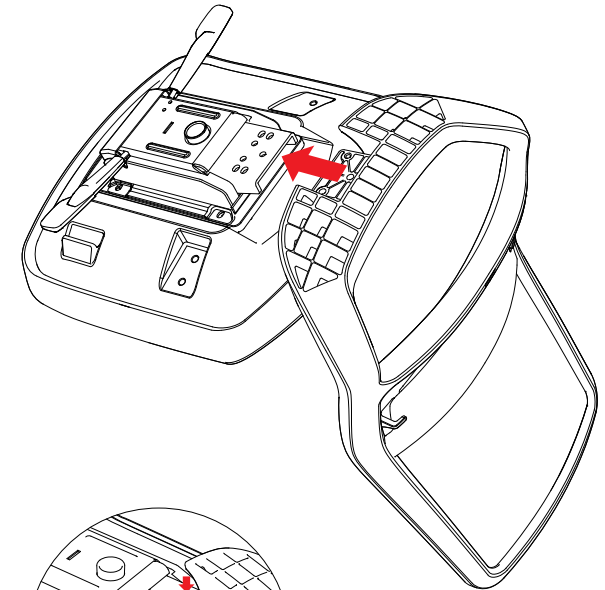

Backrest Parts

C
M8x20 (3)

D
M8x13x2 (3)

E
M8x20x2 (3)

Armrest Parts

F
M6x55 (4)

step 01

Base and Gas Cylinder Assembly

Put gas cylinder onto the base.

Assemble casters onto the base.

step 02

Backrest and Armrest Assembly

Assemble back-rest and tilt tightening bolts in order.
(C→D→E)
Tighten bolt using wrench (A).

step 03
Armrest Assembly