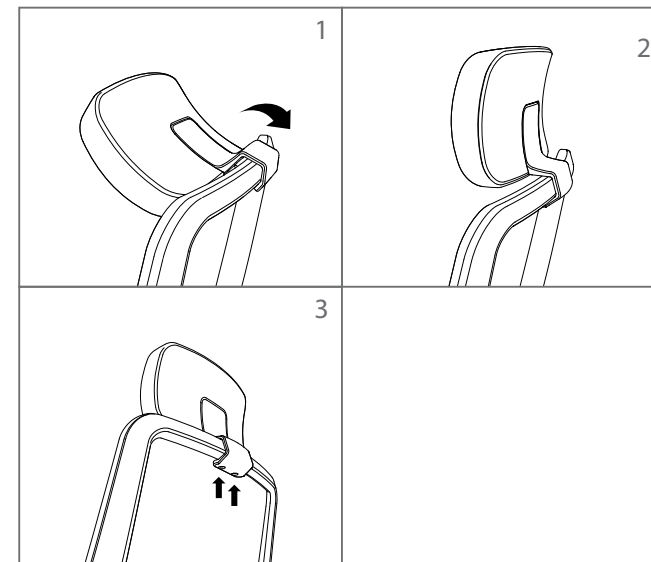

Put gas cylinder onto the base.

Assemble casters onto the base.

step 02

Backrest and Armrest Assembly

Assemble back-rest and tilt tightening bolts in order.
(C→D→E)
Tighten bolt using wrench (A).

step 03
Armrest Assembly

step 04
Base and Body Assembly

step 05
Headrest Assembly **

Assemble the headrest connector on the middle of the backrest frame and rotate the headrest upright.

Assemble arm-rests and back-rest using bolts (F) as above image. Tighten bolt using wrench (A).

Complete the assembly of the seat and armrests and then connect with gas cylinder by putting it into the hole of tilt mechanism underneath the seat.

Assembly following as above image is recommended.

When the base is assembled, cautiously stand the chair upright.