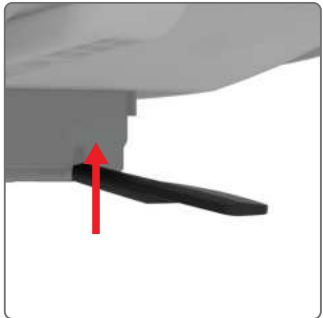

Complete the assembly of the seat and armrests and then connect with gas cylinder by putting it into the hole of tilt mechanism underneath the seat.

Assembly following as above image is recommended.

When the base is assembled, cautiously stand the chair upright.

Assemble the head-rest and back-rest using bolts. Tighten bolts using the side marked with red dotted line.

Synchronized Tilt Mechanism & Seat

Weight Balance Tilt

Tilting tension of backrest would be adjusted according to user's weight.

Height Adjustment

Push up the flat lever on your right side to adjust the height. If you adjust the lever while standing, the seat goes up and the seat goes down while sitting.

Angle Adjustment

Backrest can be fixed at the preferred position by raising the lever upward on the left side. For unlocking, push the lever downward and slightly push the backrest backward. (Anti-shock function)