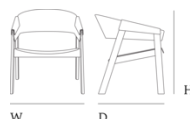

Spare Parts

Pre-mounted plastic glides included. Felt and plastic glides can be purchased separately.

Spare parts are available throughout the warranty period from the date of purchase of the product. For any inquiries, please contact customer@muuto.com

Cover Lounge Chair

Dimensions

| | |
|--------------|-----------------|
| Height: | 70,7 cm / 27.8" |
| Width: | 66,3 cm / 26.1" |
| Depth: | 61,2 cm / 24.1" |
| Seat Height: | 38,1 cm / 15" |

Ready-to-Ship