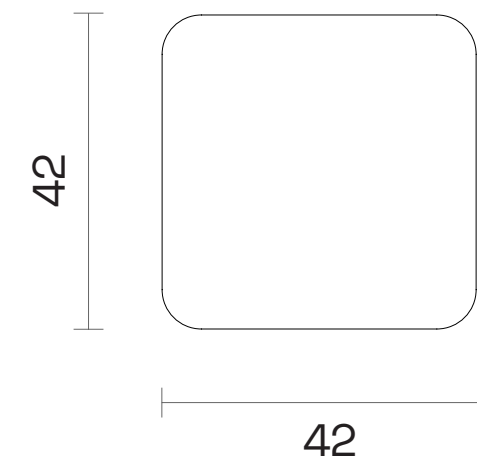

textile fabric (mt)	1,4
real leather (m ²)	2,5

Please choose the metal color for the base.

More options are downloadable in the catalogues

[MATERIAL CATALOGUE](#) ↓

[FABRIC & LEATHER CATALOGUE](#) ↓

Dimensions (cm)

Technical Specifications

Package Dimensions (cm)	52x42x50 quantity in box: 1
Volume (m ³)	0.11
Weight (kg)	12.1
Structure	Polyurethane
Base	Metal + Electrostatic Powder Coated
Feature	Swivel

Boxer

Pouf

Indoor