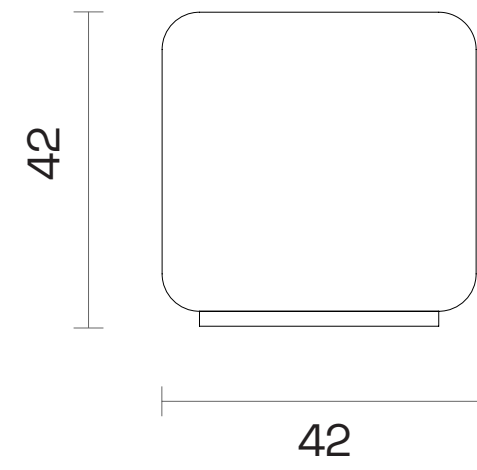

textile fabric (mt)	1,4
real leather (m ²)	2,5

Please choose the metal color for the base.

More options are downloadable in the catalogues

[MATERIAL CATALOGUE](#) ↓

[FABRIC & LEATHER CATALOGUE](#) ↓

Dimensions (cm)

Technical Specifications

Package Dimensions (cm)	52x42x50 quantity in box: 1
Volume (m ³)	0.11
Weight (kg)	12.1
Structure	Polyurethane
Base	Metal + Electrostatic Powder Coated
Feature	Swivel

Boxer

Pouf

Indoor